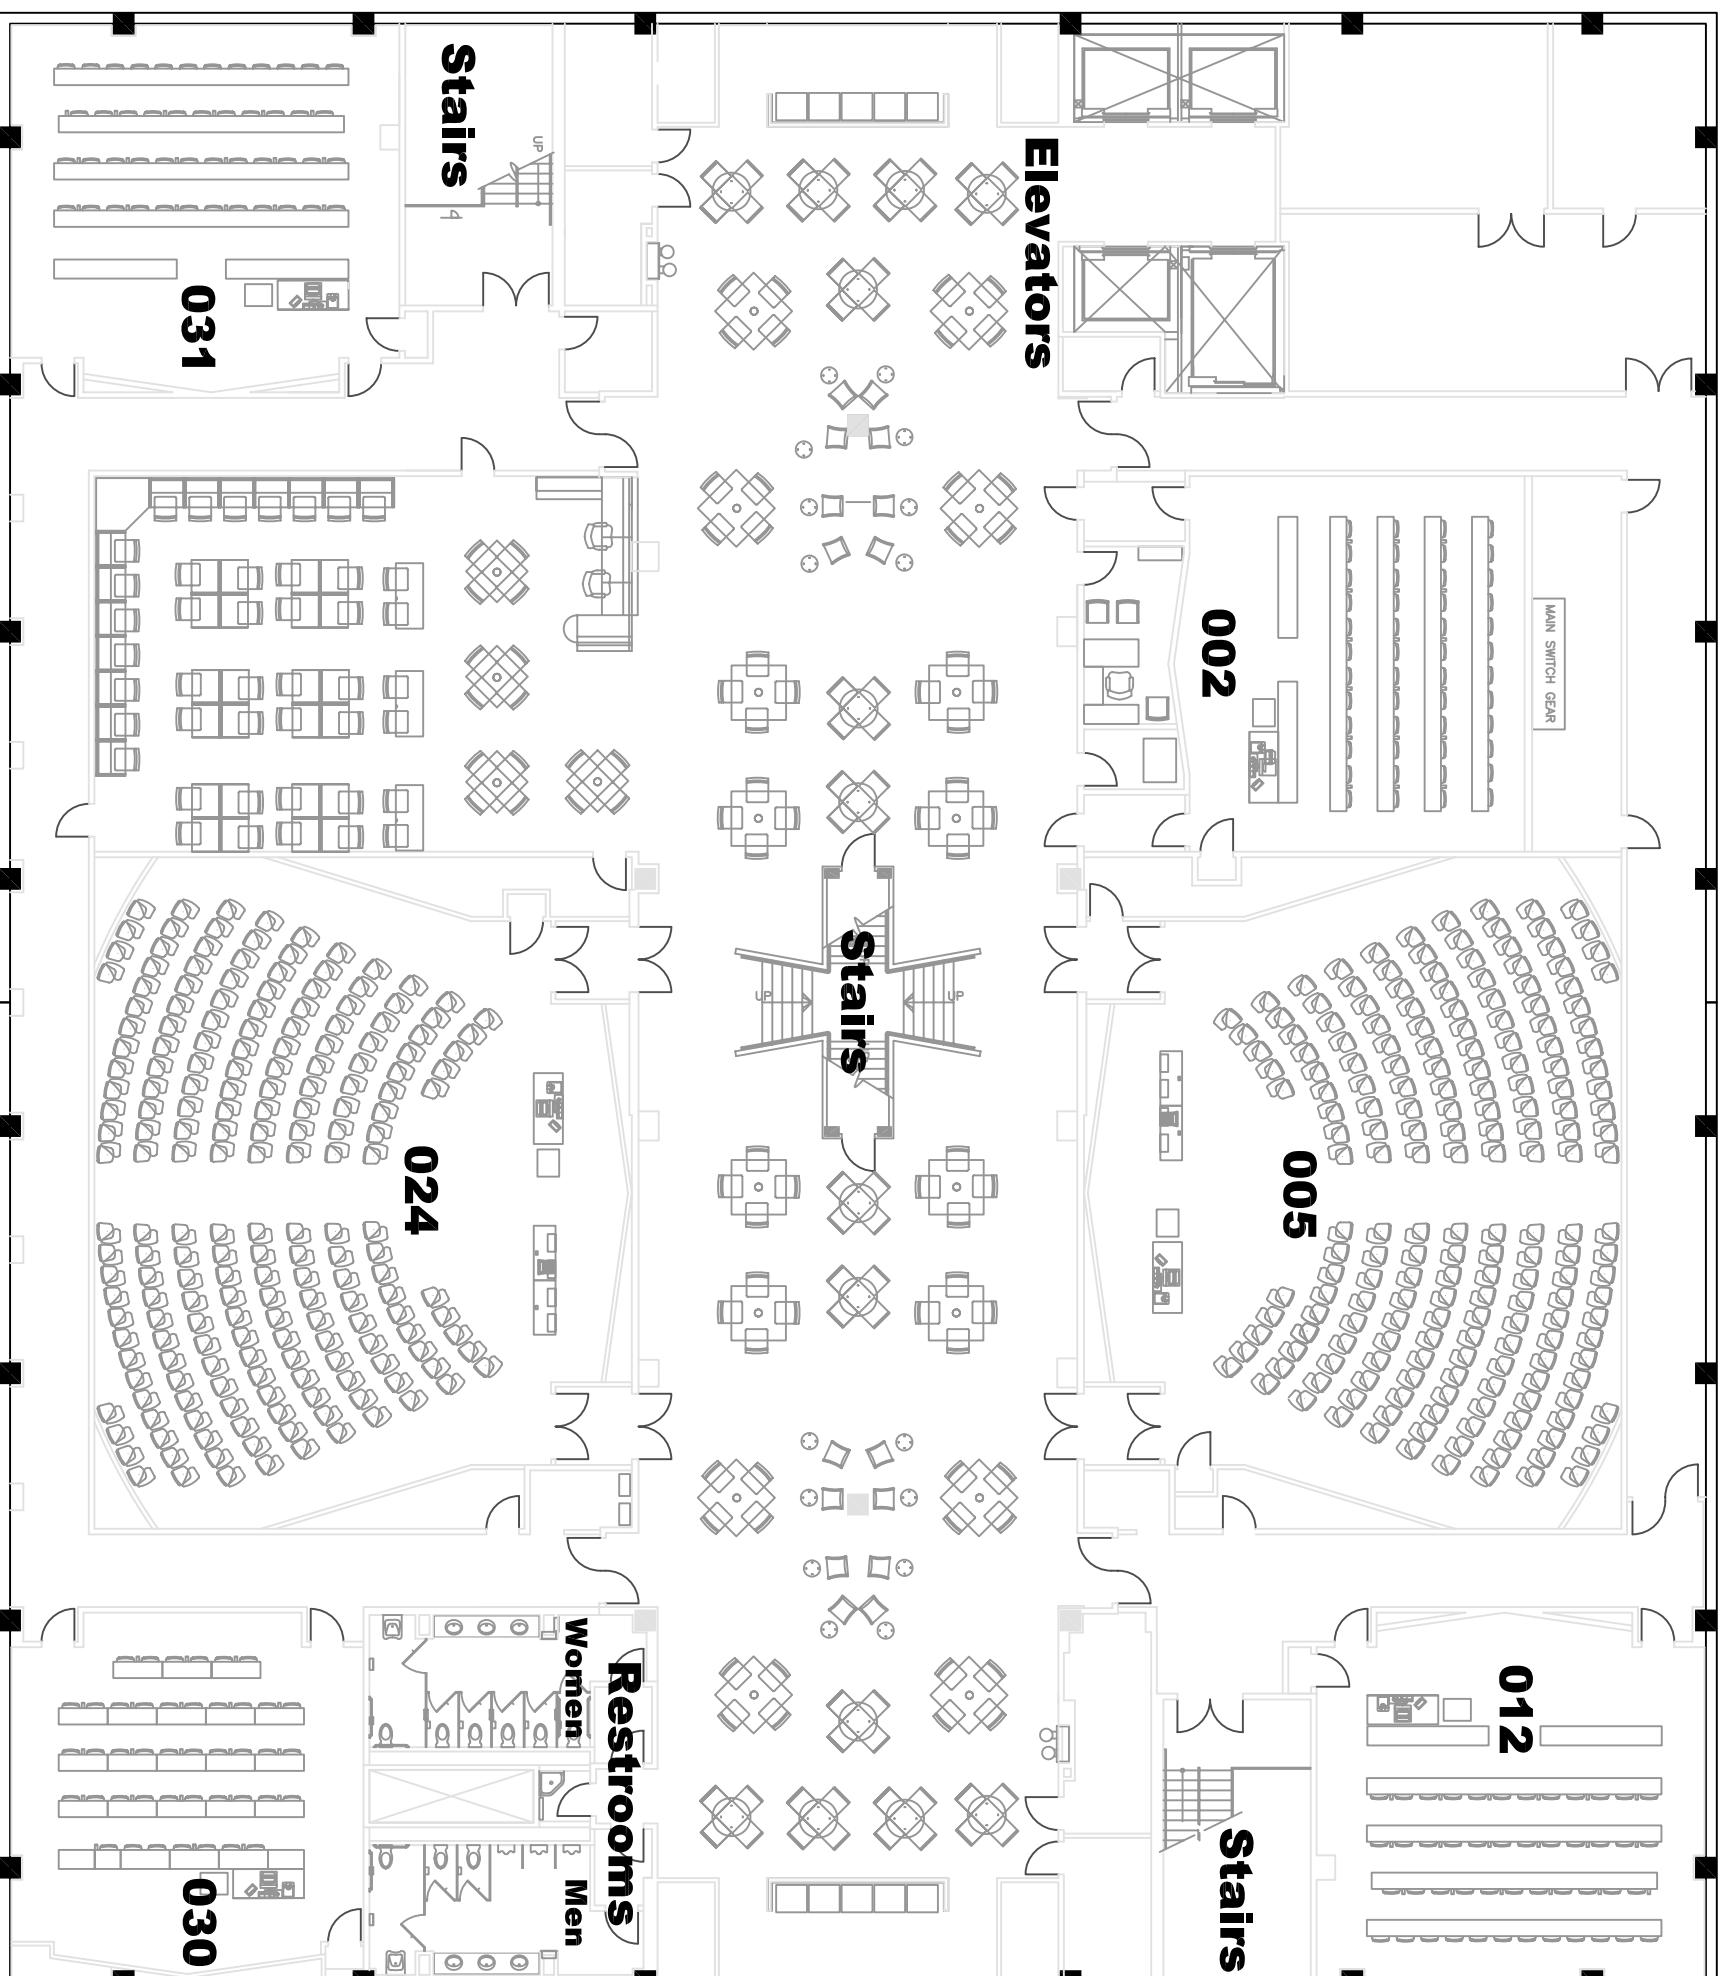

# BASEMENT LEVEL

FACILITIES  
INFORMATION  
SYSTEMS  
Commerce Building  
34 Broad Street | 2000  
Atlanta, GA 30305

ADERHOLD  
LEARNING  
CENTER  
00 FLOOR

Filename: 0059-00  
Revised: 12/22/04  
Scale: NO SCALE

# ADERHOLD LEARNING CENTER