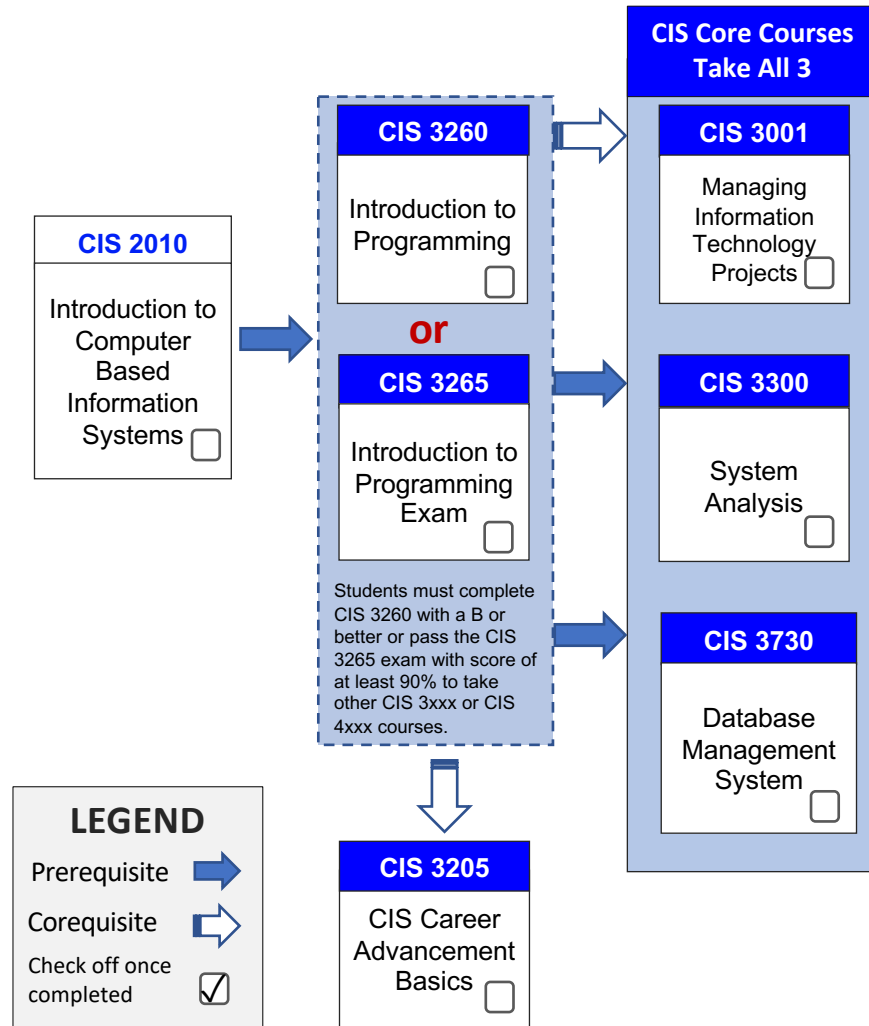

Computer Information Systems

CIS Undergraduate Program Required Paths of Electives.
Effective FALL 2022. See the current catalog for the official CIS Major requirements. Visit <http://cis.robinson.gsu.edu> for more details.
Diagram is subject to change. Revised SUMMER 2022.