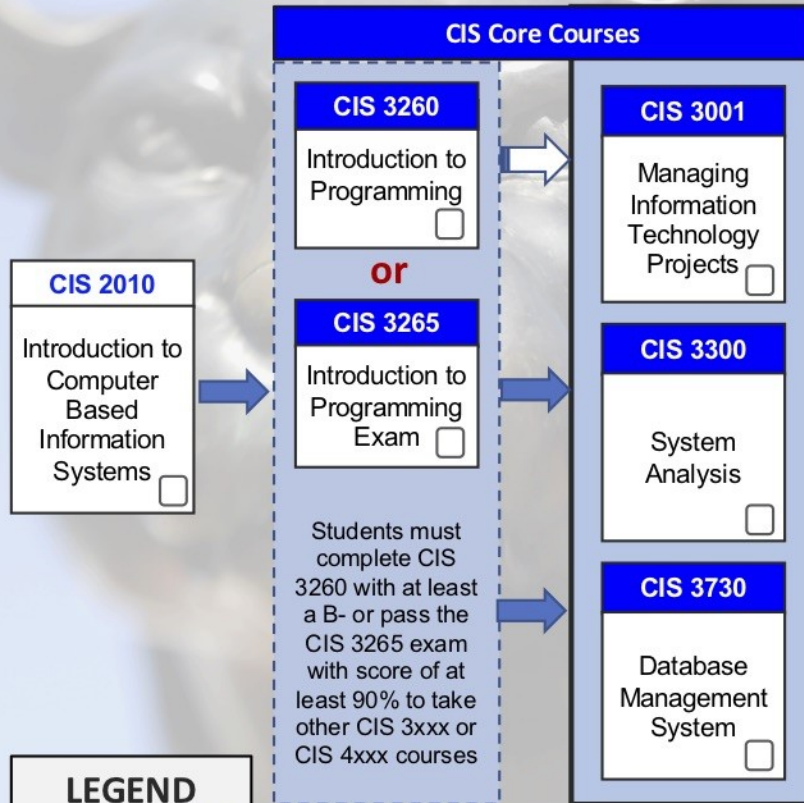

Computer Information Systems

CIS Undergraduate Program Required Paths of Electives.
 Effective FALL 2020. See the current catalog for the official CIS Major requirements. Visit <http://cis.robinson.gsu.edu> for more details.
 Diagram is subject to change. Revised SPR 2018.