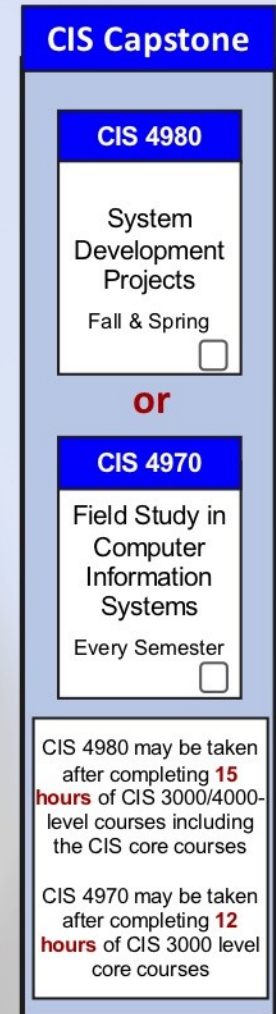

Computer Information Systems

CIS Undergraduate Program Required Paths of Electives.
 Effective FALL 2020. See the current catalog for the official CIS Major requirements. Visit <http://cis.robinson.gsu.edu> for more details.
 Diagram is subject to change. Revised SPR 2018.