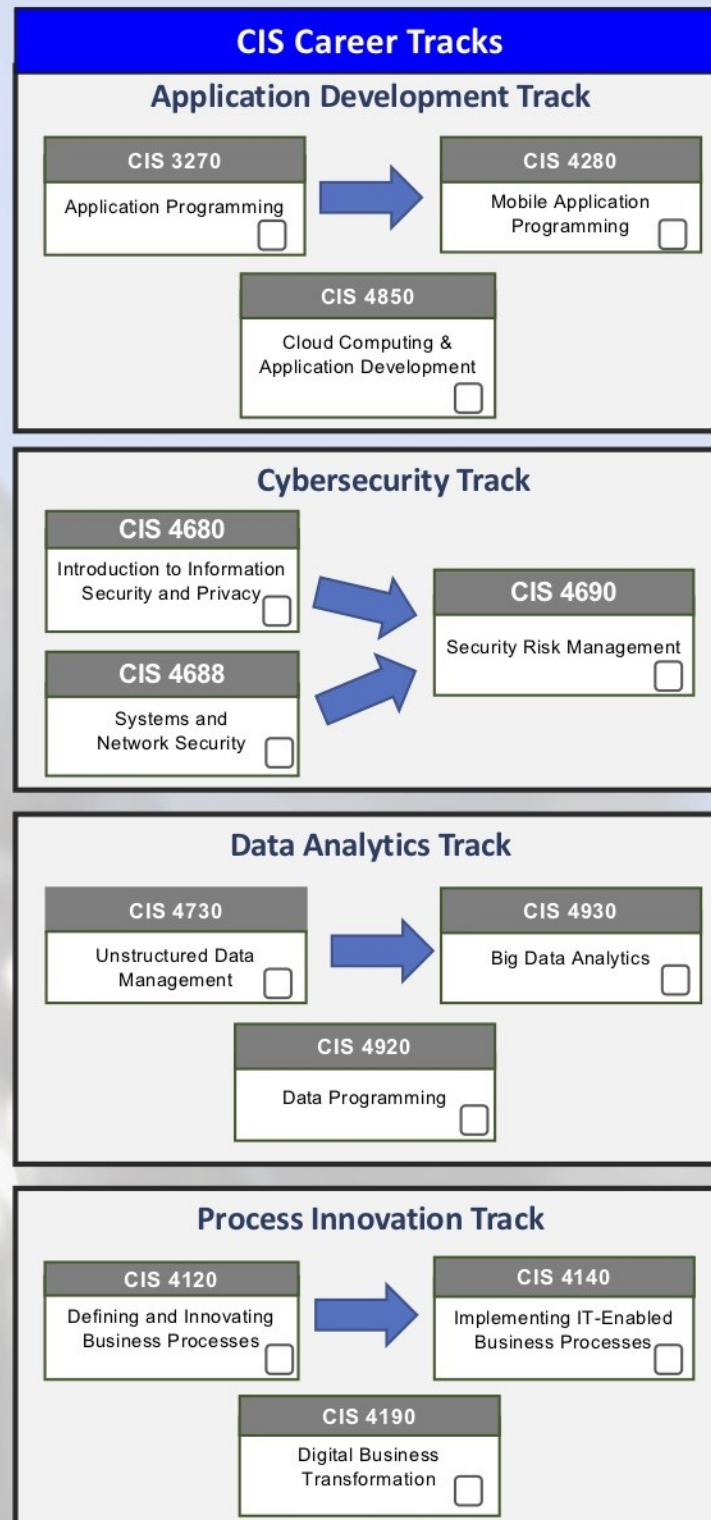

Computer Information Systems

CIS Undergraduate Program Required Paths of Electives.
 Effective FALL 2020. See the current catalog for the official CIS Major requirements. Visit <http://cis.robinson.gsu.edu> for more details.
 Diagram is subject to change. Revised SPR 2018.